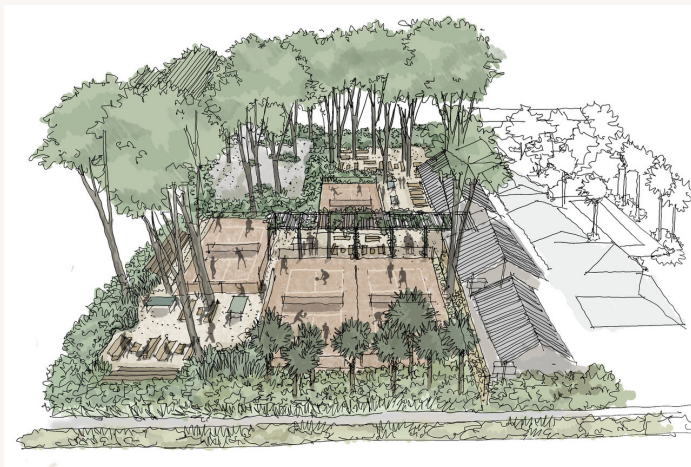

# Ranch Motel

LEISURE CLUB

WELCOME TO THE RANCH MOTEL LEISURE CLUB. WE ARE A FULLY RENOVATED 1948 MOTEL, OFFERING A VARIETY OF REFRESHING ESCAPES FROM DAILY LIFE. AND WE WANT TO EXTEND THESE OFFERINGS TO MORE THAN JUST OUR MOTEL GUESTS.

OUR GOAL IS TO INCORPORATE A DAILY COMMUNITY AT THE RANCH MOTEL, AND INVITE SELECT LOCAL GUESTS TO BE MEMBERS OF OUR LEISURE CLUB.

WE WANT OUR EXPERTLY DESIGNED SPACES TO FEEL LIKE AN EXTENSION OF YOUR BACKYARD, AND ENJOYED AS OFTEN AS YOU WANT. WE ARE EVEN THROWING IN SOME BONUS OFFERINGS AT OUR SISTER PROPERTIES TOO.